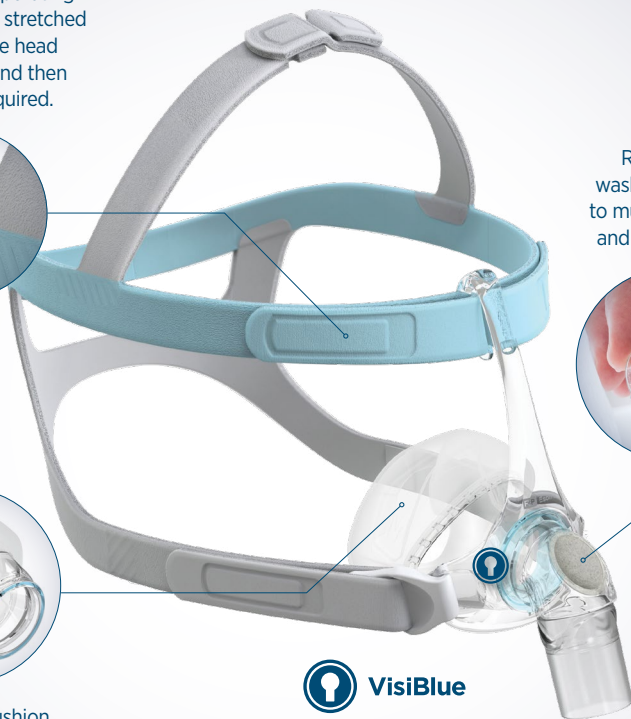

Headgear – incorporating VisiBlue™ – can be stretched directly over the head for an easy fit, and then adjusted as required.

Headgear is made of a durable, soft fabric, designed for comfort.

Soft silicone cushion, featuring RollFit™ Technology, automatically adjusts to the bridge of the nose.