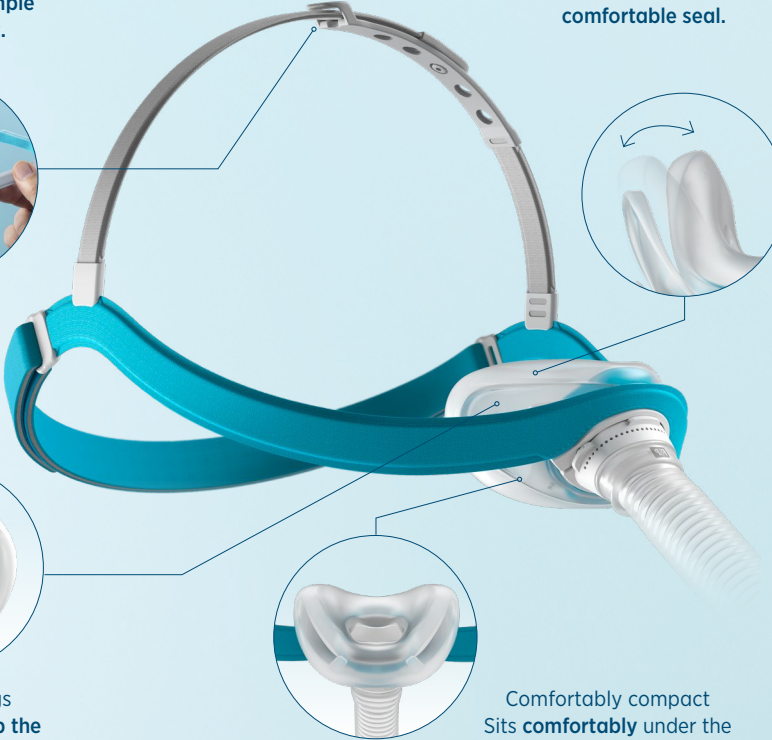

# Evora

COMPACT NASAL

CapFit™ headgear  
Minimal, one-size  
headgear for a simple  
and intuitive fit.

Floating seal  
Engages to wrap around the  
nose, providing a flexible and  
comfortable seal.

Stability wings  
Designed to **keep the  
floating seal in place**  
throughout the night.

Comfortably compact  
Sits **comfortably** under the  
nose for a **gentle** fit.