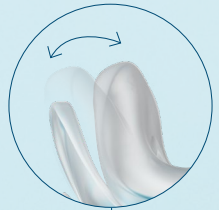

# Evora

COMPACT NASAL

CapFit™ headgear  
Minimal, one-size  
headgear for a simple  
and intuitive fit.

Floating seal  
Engages to wrap around the  
nose, providing a flexible and  
comfortable seal.

Stability wings  
Designed to **keep the  
floating seal in place**  
throughout the night.