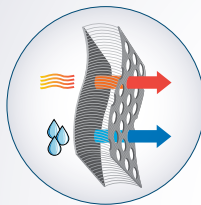

Breathable VentiCool™ Technology headgear designed to allow heat and moisture to dissipate.

Dynamic support technology designed to keep the seal in place during the night.

RollFit™ XT seal dynamically adapts to minimize leaks and pressure on the bridge of the nose.