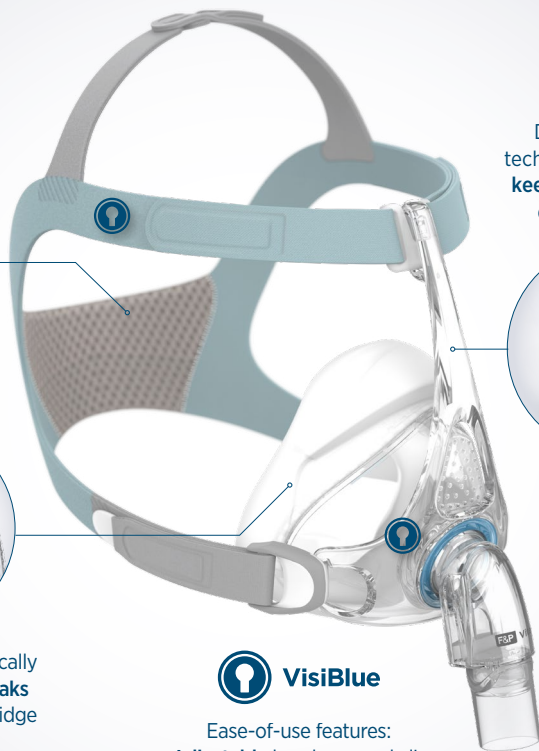

Breathable VentiCool™ Technology headgear designed to allow heat and moisture to dissipate.

Dynamic support technology designed to keep the seal in place during the night.

RollFit™ XT seal dynamically adapts to minimize leaks and pressure on the bridge of the nose.

 **VisiBlue**

Ease-of-use features:

- **Adjustable** headgear and clips
- **Removable** forehead clip
- **VisiBlue™ color cues**

**Full Face Mask**

Might be right for you if you

Are a mouth breather

Experience chronic nasal obstruction or congestion