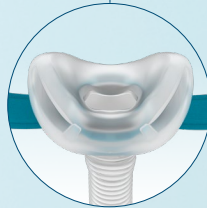

# Evora

COMPACT NASAL

CapFit™ headgear  
Minimal, one-size  
headgear for a simple  
and intuitive fit.

Floating seal  
Engages to wrap around the  
nose, providing a flexible and  
comfortable seal.

Stability wings  
Designed to **keep the  
floating seal in place**  
throughout the night.