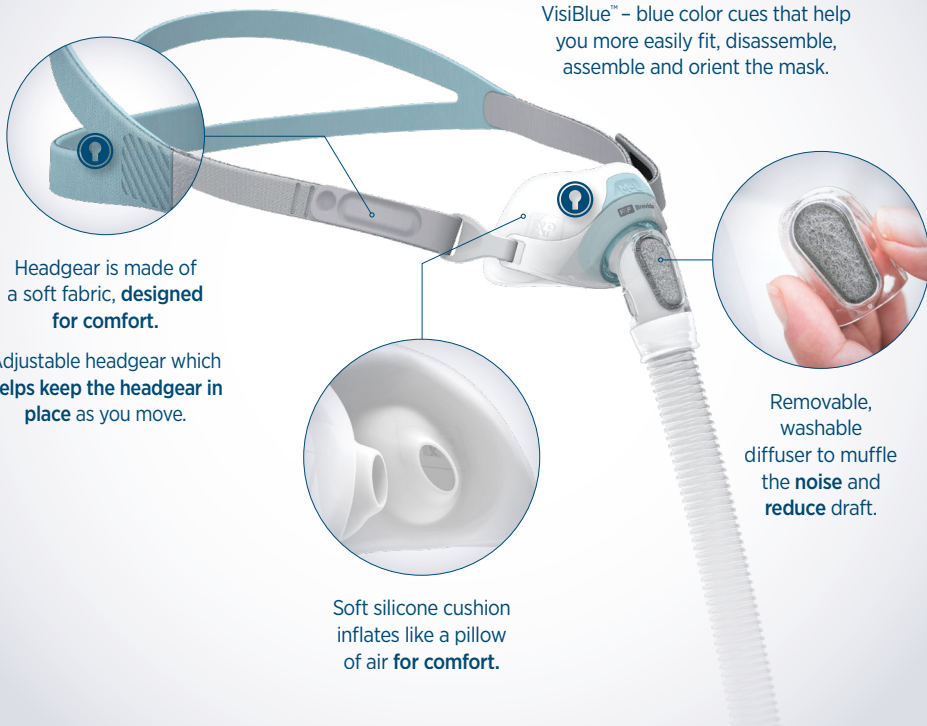

**VisiBlue**

F&P Healthcare's latest masks include VisiBlue™ - blue color cues that help you more easily fit, disassemble, assemble and orient the mask.

Headgear is made of a soft fabric, **designed for comfort.**